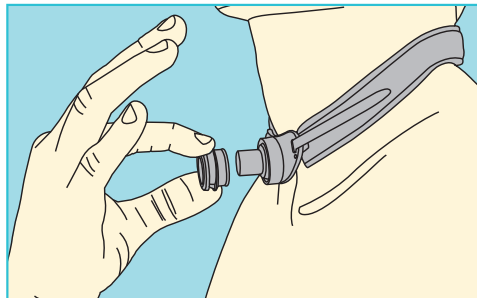

Product	Unit	REF
HUMIDOTWIN®	30 pieces, individually packed	46460

CE