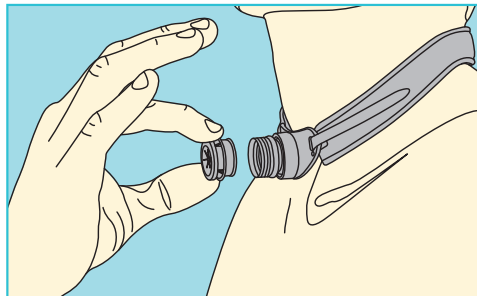

Product	Unit	REF
HUMIDOTWIN®	30 pieces, individually packed	46460

CE