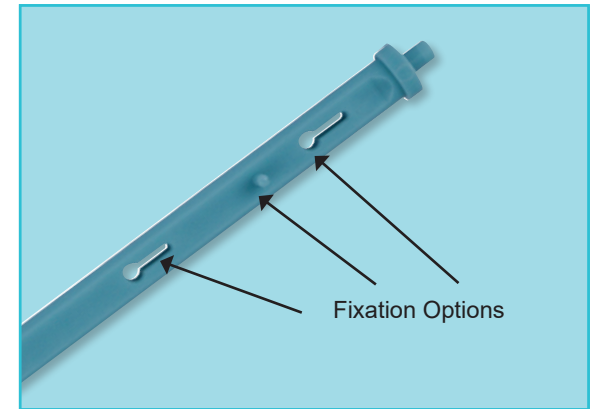

# LARYVOX® INSERTER EXPERT SMALL

Only for 4-mm  
Shunt-Valves

- ▶ The LARYVOX® INSERTER EXPERT SMALL consists of a placement instrument as well as an adapter
- ▶ LARYVOX® INSERTER EXPERT SMALL facilitates the perfect anterograde placement or replacement of a 4 mm shunt valve
- ▶ The placement instrument has three different fixation options to allow easy and safe placement of various types of shunt valves
- ▶ The applicator of the LARYVOX® INSERTER EXPERT SMALL enables effortless insertion of the shunt valve and is readily prepared in a few steps
- ▶ Additionally, the rounded applicator tip promotes gentle placement

Consult instructions for use  
 Use by  
 Keep away from sunlight  
 Keep dry  
 CE marking  
 Do not reuse  
 Non-sterile  
**Product made in Germany**

Applicator-Tip

Applicator-Opening for grasping of the placement instrument incl. shunt valve

Placement Instrument

Fixation Options